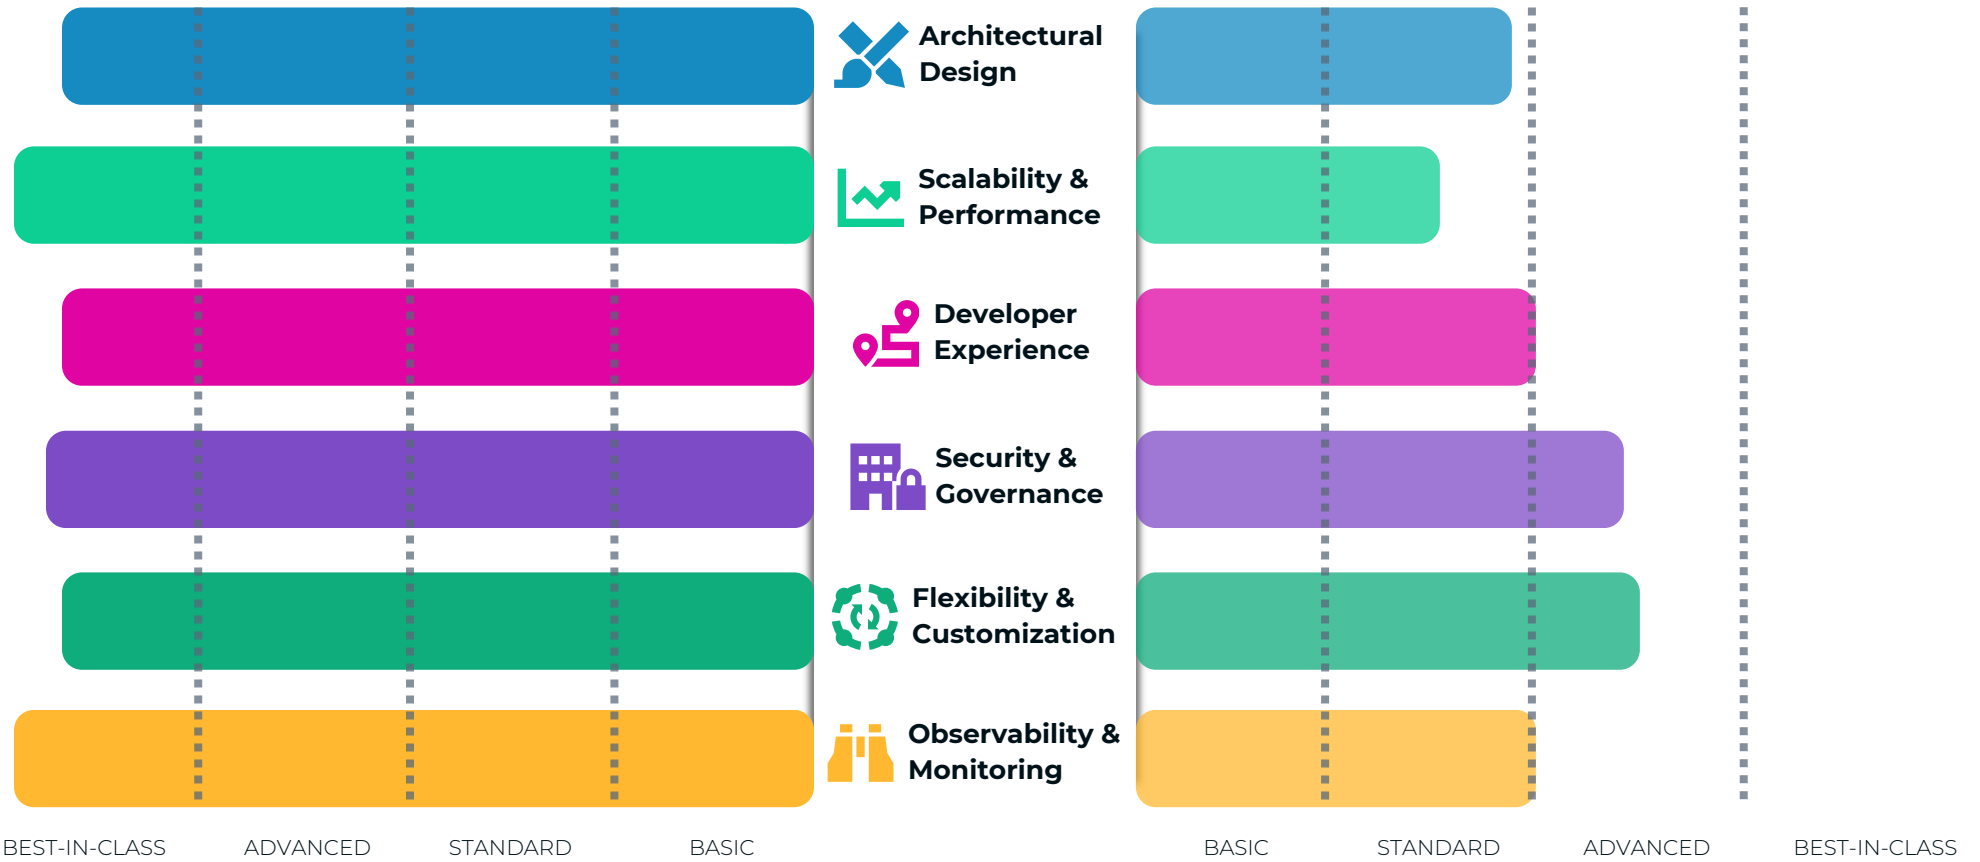

Apigee suits Google Cloud, but its traditional approach clashes with modern practices. In contrast, Gloo Gateway by Solo.io aligns with cloud-native strategies.

vs

To explore these differences, [download our API Gateway Buyer's Guide](#)